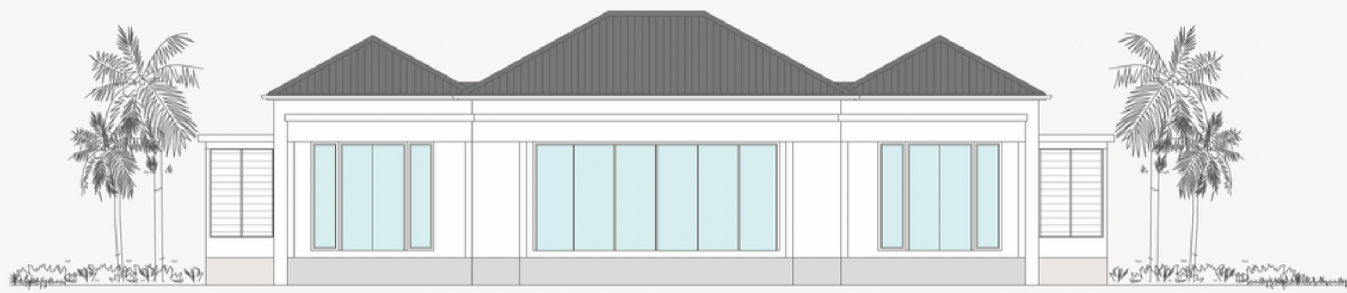

# Hibiscus BEACH HOUSE

Nestled in paradise, this single-story residence offers over 3,000 SQ.FT. of indoor and outdoor living space. With three luxurious ensuite bedrooms. It is designed to embrace both tranquility and entertainment.

Experience the harmonious blend of indoor and outdoor living with an open-concept design. Step out to your personal oasis – a secluded infinity pool, a sun-drenched pool deck for relaxation, and an alfresco shower to reconnect with nature.

GROUND FLOOR PLAN

FRONT ELEVATION

LEFT ELEVATION

BACK ELEVATION

RIGHT ELEVATION

*Furniture & Furnishing*  
PACKAGE AVAILABLE

CONTACT US FOR MORE INFORMATION

t. 268.562.1531 or 268.464.5310