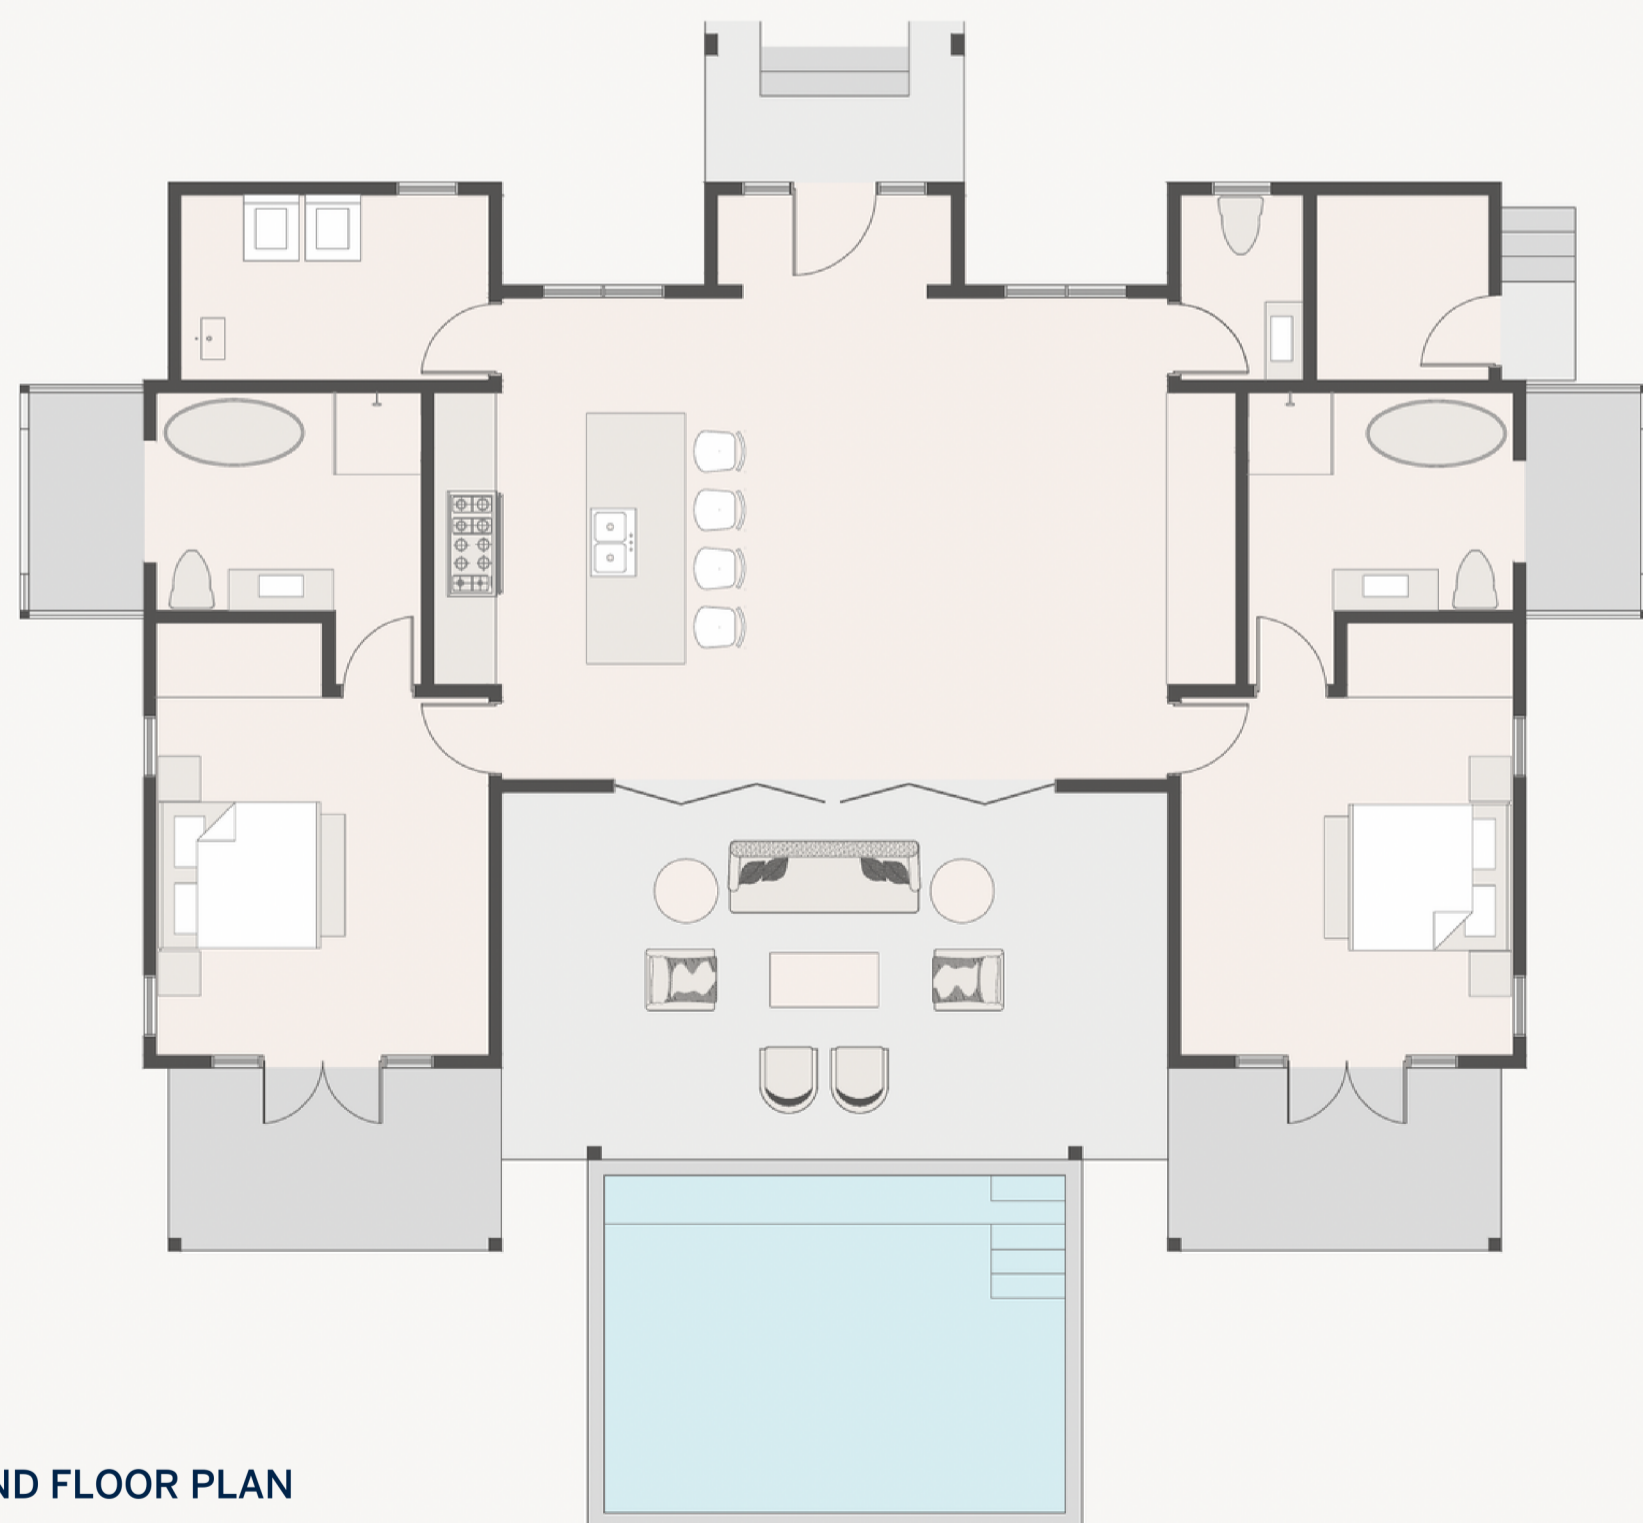

# Hibiscus BEACH HOUSE

Nestled in paradise, this single-story residence offers over 3,000 SQ.FT. of indoor and outdoor living space. With three luxurious ensuite bedrooms. It is designed to embrace both tranquility and entertainment.

GROUND FLOOR PLAN

FRONT ELEVATION

LEFT ELEVATION

BACK ELEVATION

RIGHT ELEVATION

*Furniture & Furnishing*  
PACKAGE AVAILABLE

CONTACT US FOR MORE INFORMATION

t. 268.562.1531 or 268.464.5310