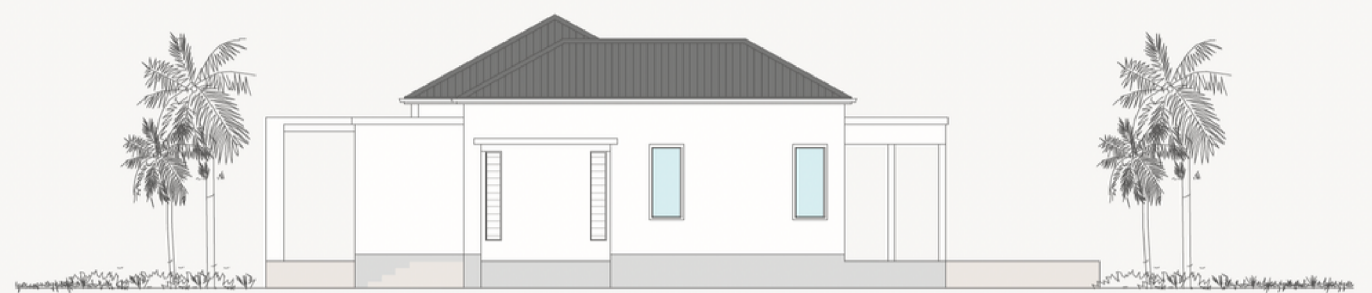

# Hibiscus BEACH HOUSE

Nestled in paradise, this single-story residence offers over 3,000 SQ.FT. of indoor and outdoor living space. With three luxurious ensuite bedrooms. It is designed to embrace both tranquility and entertainment.

GROUND FLOOR PLAN

FRONT ELEVATION

LEFT ELEVATION

BACK ELEVATION

RIGHT ELEVATION

*Furniture & Furnishing*  
PACKAGE AVAILABLE

CONTACT US FOR MORE INFORMATION

t. 268.562.1531 or 268.464.5310