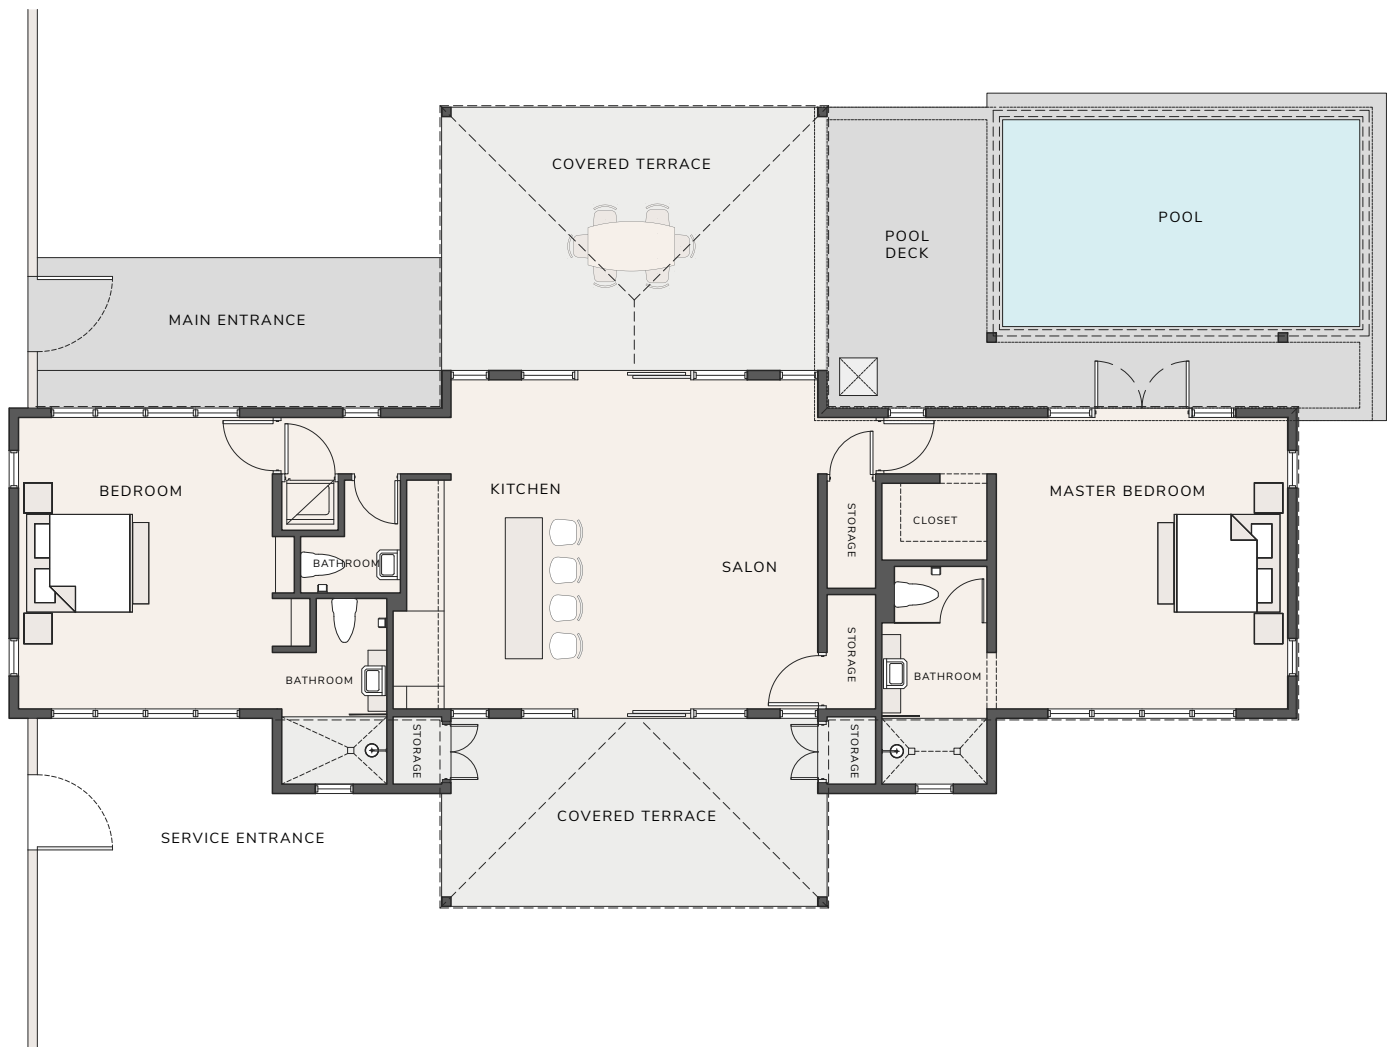

THE GARDENS

HARBOUR ISLAND - ANTIGUA

ALOE TWO-BEDROOM VILLA

GROUND FLOOR

ALOE VILLA – TWO BEDROOMS, ONE STORY – SQ. FT. TOTALS

INTERIOR	EXTERIOR COVERED	PERGOLAS	TOTAL	SUNDECKS + POOLS	GRAND TOTAL
1,610	486	144	2,240	1,640	3,880

THE GARDENS

HARBOUR ISLAND - ANTIGUA

ALOE TWO-BEDROOM VILLA

SIDE ELEVATIONS

THE GARDENS

HARBOUR ISLAND - ANTIGUA

ALOE TWO-BEDROOM VILLA

FRONT AND BACK