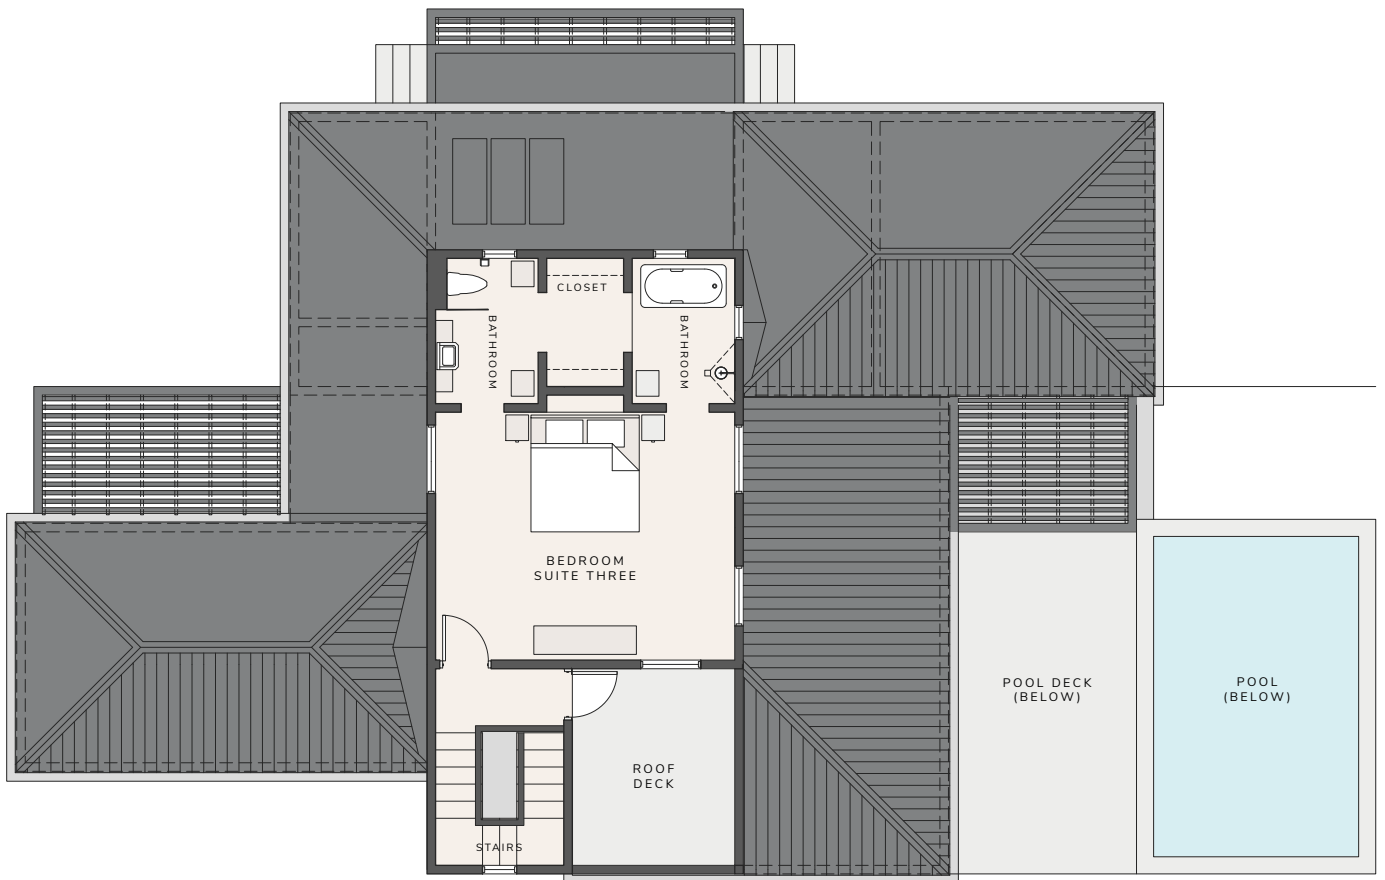

THE GARDENS

HARBOUR ISLAND - ANTIGUA

HUMMINGBIRD THREE-BEDROOM WATERFRONT VILLA

GROUND FLOOR

HUMMINGBIRD VILLA – THREE BEDROOMS, TWO STORYS – SQ. FT. TOTALS

INTERIOR	EXTERIOR COVERED	PERGOLAS	TOTAL	SUNDECKS + POOLS	GRAND TOTAL
1,470	700	328	2,498	510	3,008

THE GARDENS

HARBOUR ISLAND - ANTIGUA

HUMMINGBIRD THREE-BEDROOM WATERFRONT VILLA

SECOND FLOOR

THE GARDENS

HARBOUR ISLAND - ANTIGUA

HUMMINGBIRD THREE-BEDROOM WATERFRONT VILLA

SIDE ELEVATIONS

THE GARDENS

HARBOUR ISLAND - ANTIGUA

HUMMINGBIRD THREE-BEDROOM WATERFRONT VILLA

FRONT AND BACK