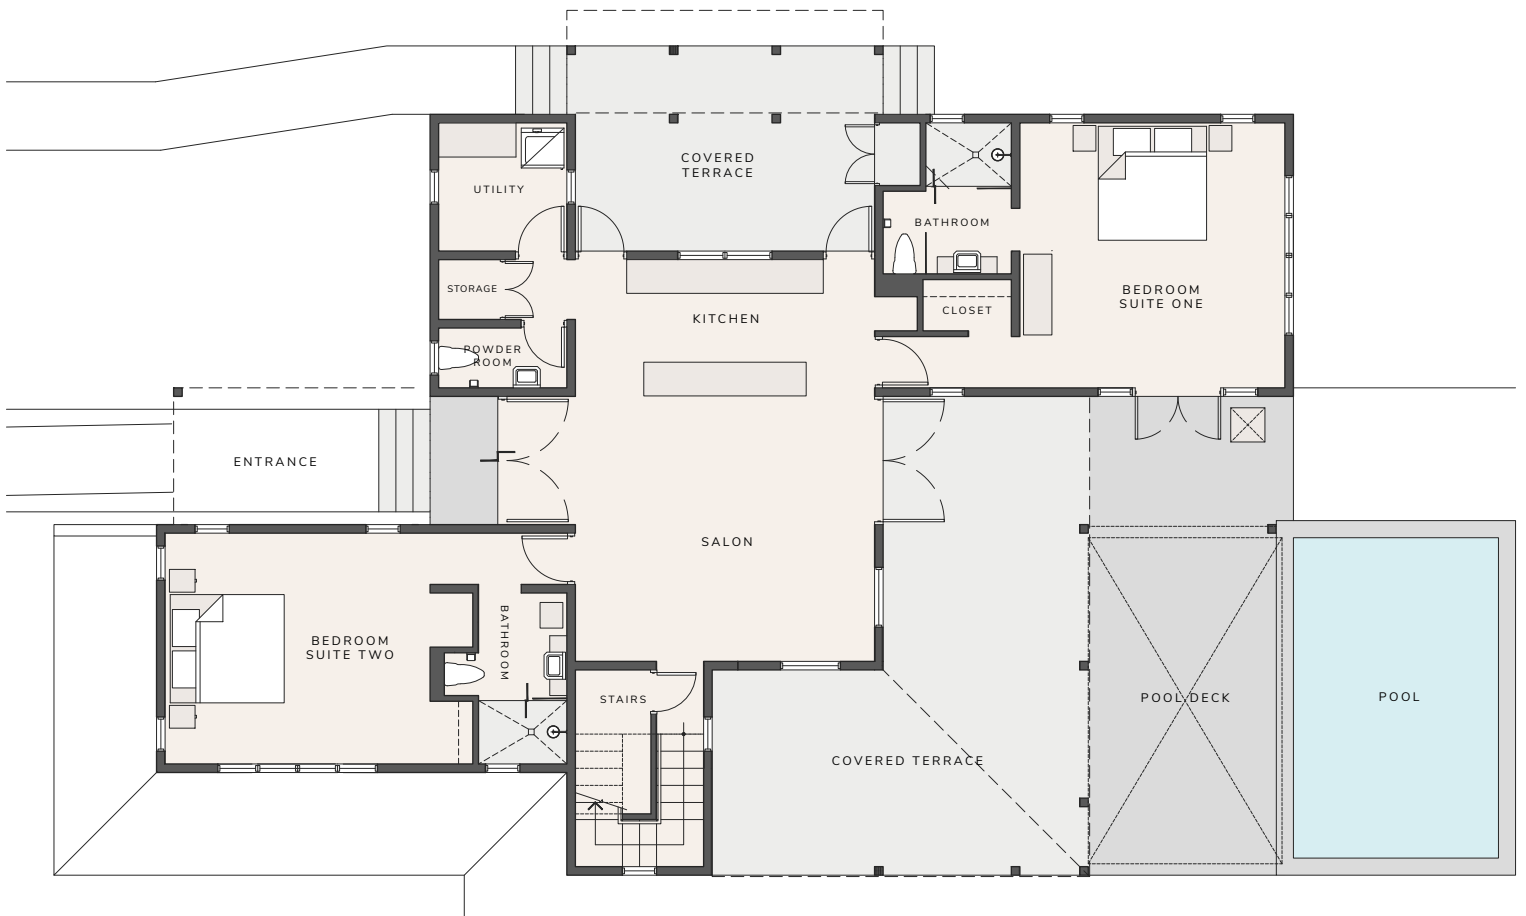

THE GARDENS

HARBOUR ISLAND - ANTIGUA

HUMMINGBIRD THREE-BEDROOM WATERFRONT VILLA

GROUND FLOOR

HUMMINGBIRD VILLA – THREE BEDROOMS, TWO STORYS – SQ. FT. TOTALS

INTERIOR	EXTERIOR COVERED	PERGOLAS	TOTAL	SUNDECKS + POOLS	GRAND TOTAL
1,470	700	328	2,498	510	3,008

THE GARDENS

HARBOUR ISLAND - ANTIGUA

HUMMINGBIRD THREE-BEDROOM WATERFRONT VILLA

SECOND FLOOR

THE GARDENS

HARBOUR ISLAND - ANTIGUA

HUMMINGBIRD THREE-BEDROOM WATERFRONT VILLA

SIDE ELEVATIONS

THE GARDENS

HARBOUR ISLAND - ANTIGUA

HUMMINGBIRD THREE-BEDROOM WATERFRONT VILLA

FRONT AND BACK